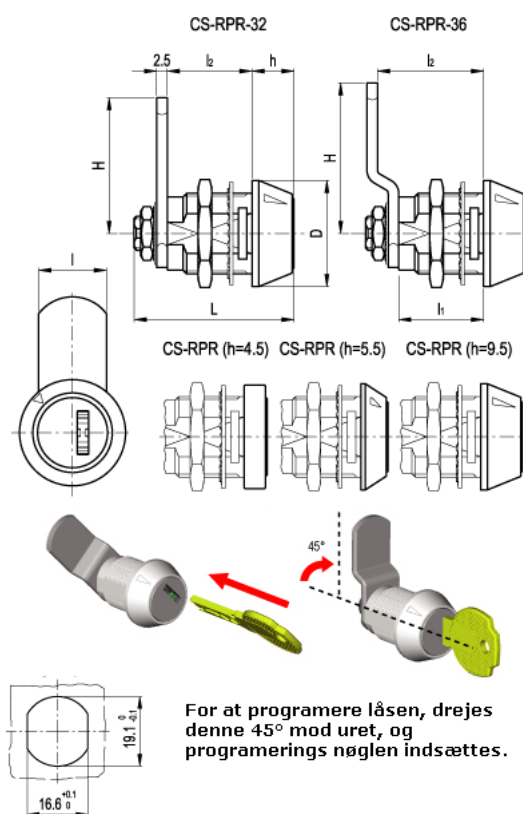

Article number: 2310421577

Description: E+G Reprogrammable lock latch
CS-RPR.36-30

Measures

Code = 421577 | I2 = 30

D = 22

g = 75

h = 4.5

H = 35.5

l = 16

L = 37.5

l_1 = 25